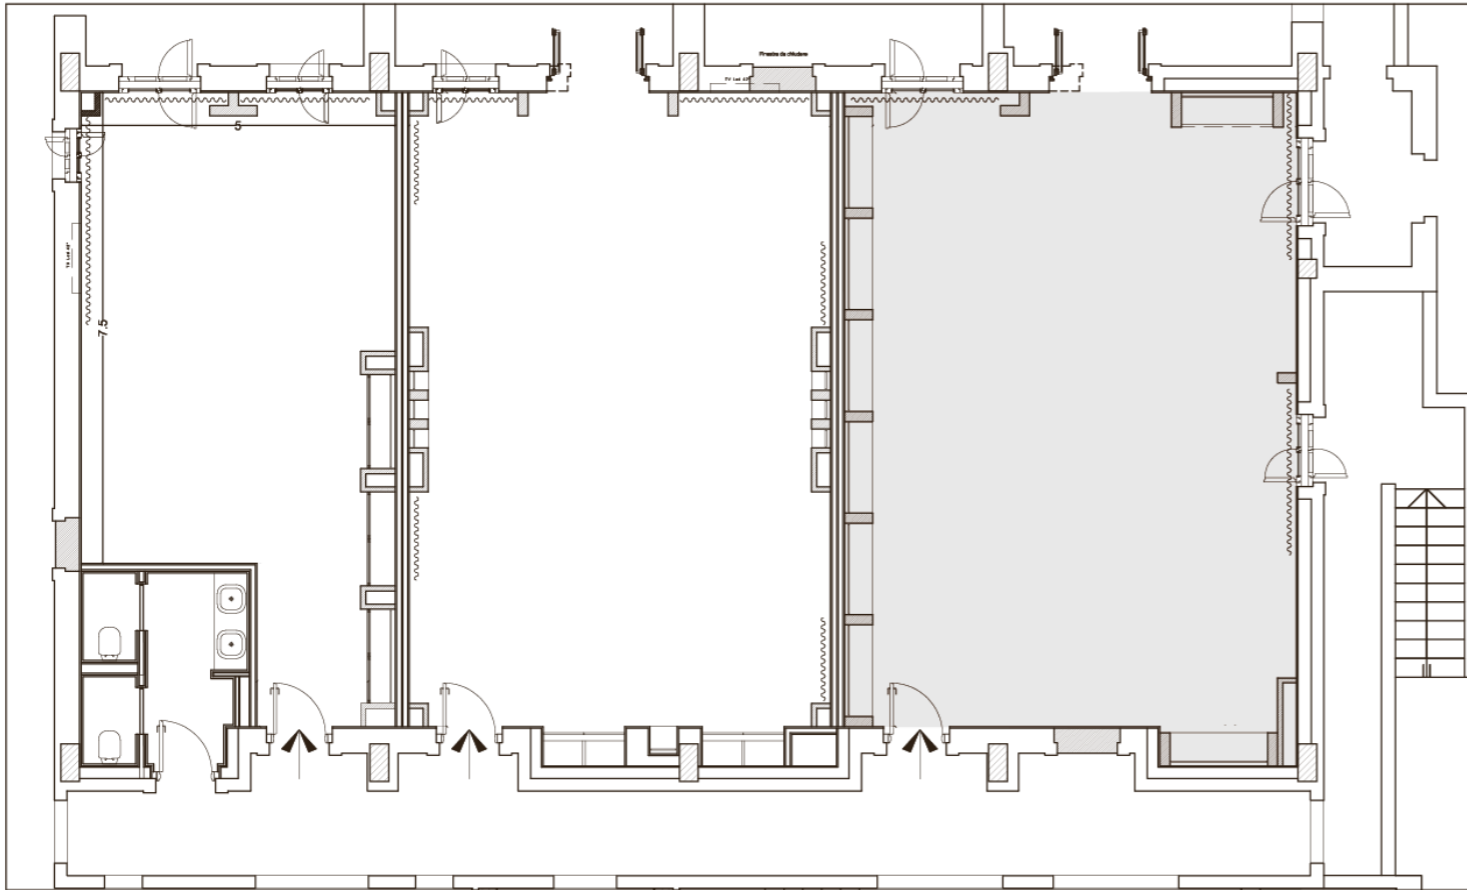

BORGO
EGNAZIA
NOWHERE ELSE.

Area: 39 mq
Max capacity: 25

	AREA (in m ²)	WIDTH (mt)	LENGTH (mt)	HEIGHT (mt)	MAXIMUM CAPACITY	NATURAL LIGHT
CIGAR ROOM	39	7	5,5	2,65	25	✓
	HORSESHOE	THEATRE STYLE	CLASSROOM	BOARD	CABARET	
CIGAR ROOM	9	25	9	12	\	

EGNAR
NOWHERE ELSE.

Area: 67 mq
Max capacity: 56

	AREA (in m ²)	WIDTH (mt)	LENGTH (mt)	HEIGHT (mt)	MAXIMUM CAPACITY	NATURAL LIGHT
GAME ROOM	67	6,7	10	2,65	56	✓
	HORSESHOE	THEATRE STYLE	CLASSROOM	BOARD	CABARET	
GAME ROOM	17	56	28	26	42	

Area: 67 mq
Max capacity: 63

	AREA (in m ²)	WIDTH (mt)	LENGTH (mt)	HEIGHT (mt)	MAXIMUM CAPACITY	NATURAL LIGHT
LIBRARY ROOM	67	6,7	10	2,65	63	✓
	HORSESHOE	THEATRE STYLE	CLASSROOM	BOARD	CABARET	
LIBRARY ROOM	17	63	28	26	42	