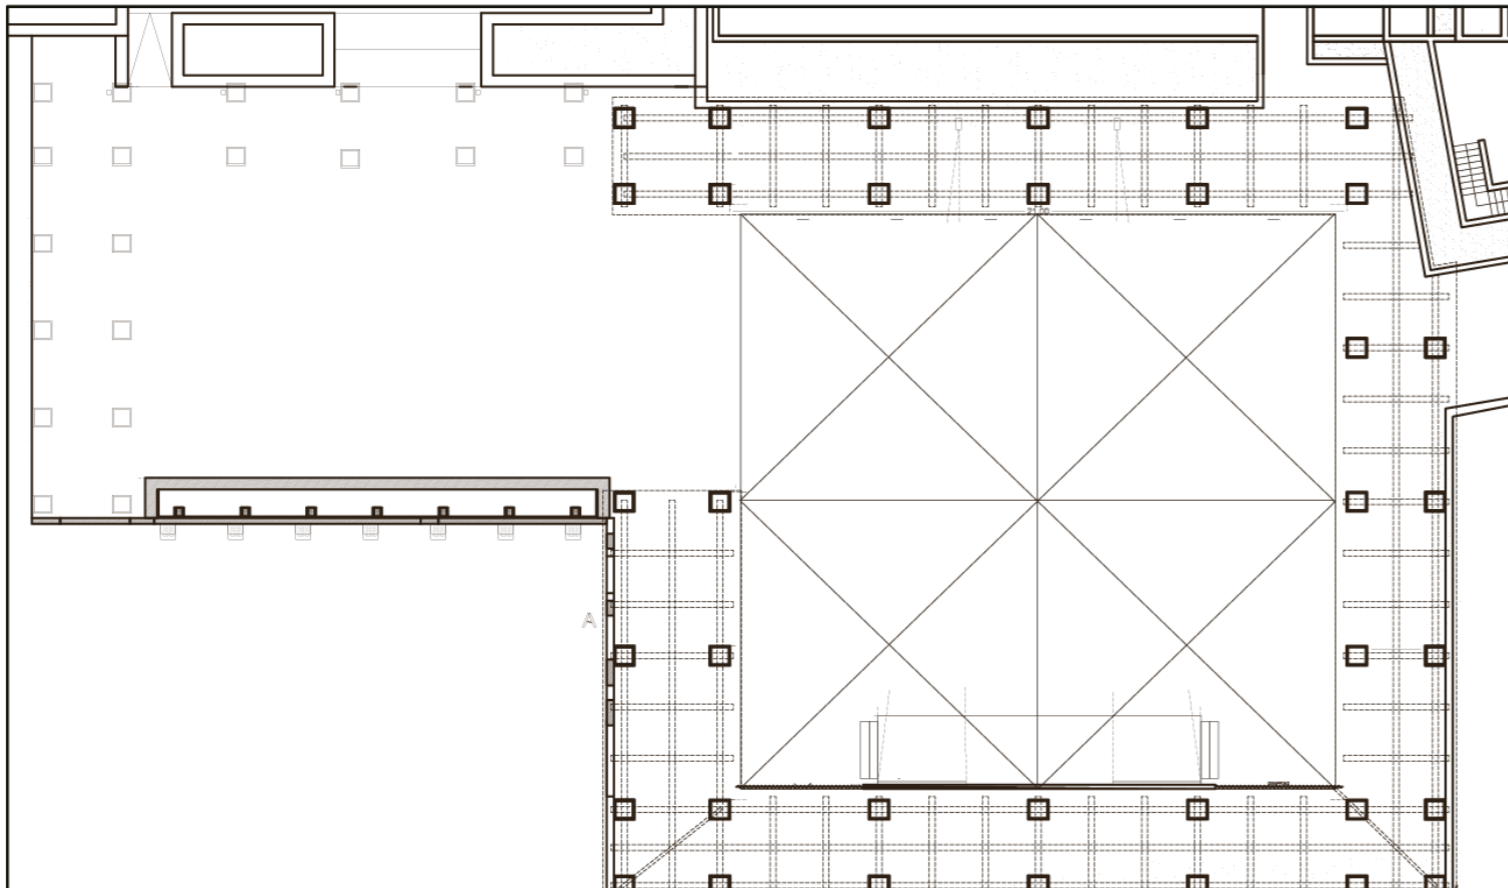

Area: 48 mq
Max capacity: 30

	AREA (in m ²)	WIDTH (mt)	LENGTH (mt)	HEIGHT (mt)	MAXIMUM CAPACITY	NATURAL LIGHT
EDESSA	48	6,6	8,6	3,7	30	✓
	HORSESHOE	THEATRE STYLE	CLASSROOM	BOARD	CABARET	
EDESSA	\	30	12	20	\	

Area: 38 mq
Max capacity: 30

	AREA (in m ²)	WIDTH (mt)	LENGTH (mt)	HEIGHT (mt)	MAXIMUM CAPACITY	NATURAL LIGHT	
FLORINA	38	4,6	8,4	3,7	30	✓	
	HORSESHOE		THEATRE STYLE		CLASSROOM	BOARD	CABARET
FLORINA	\		30		12	20	\

Area: 400 mq
Max capacity: 300

	AREA (in m ²)	WIDTH (mt)	LENGTH (mt)	HEIGHT (mt)	MAXIMUM CAPACITY	NATURAL LIGHT
GAZEBO CORTILE	400	20	20	3,35 - 4,70	300	✓
	HORSESHOE		THEATRE STYLE	CLASSROOM	BOARD	CABARET
GAZEBO CORTILE	\		300	200	\	200