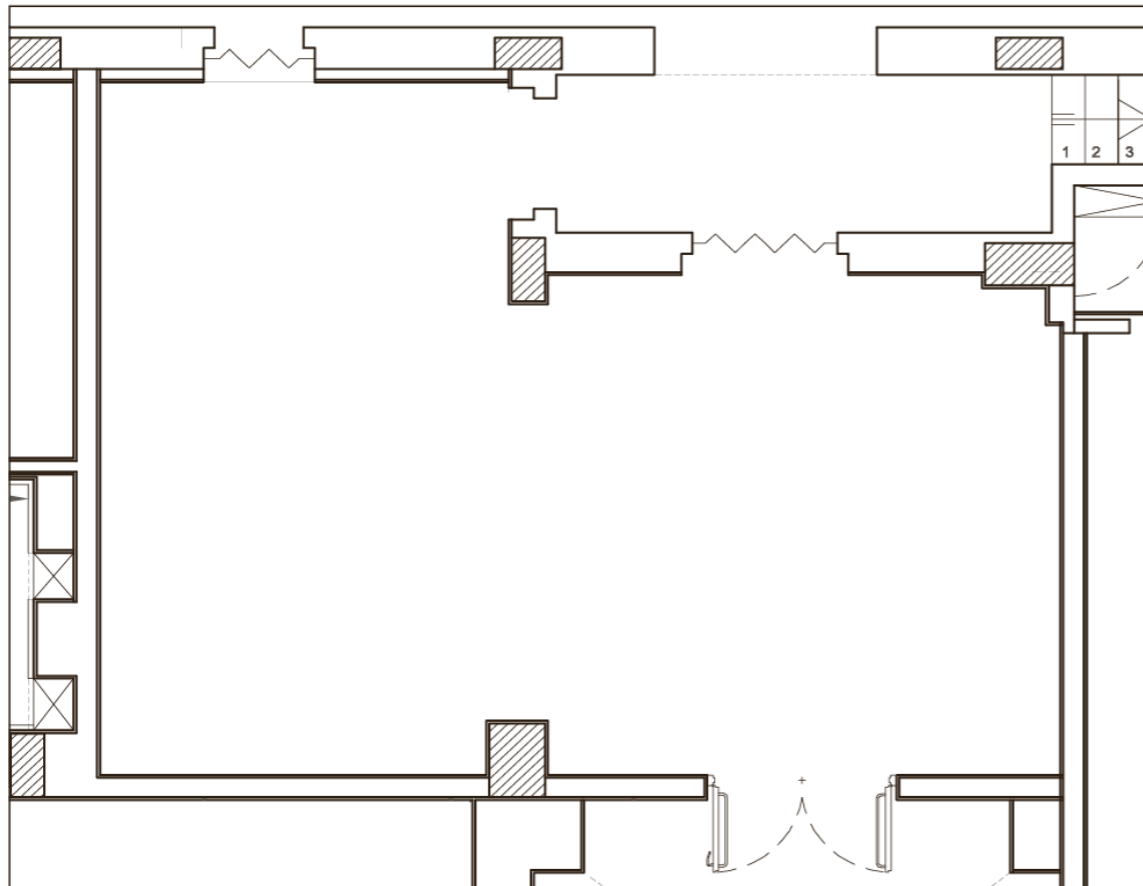

BORGO
EGNAZIA
PUGLIA, ITALY

Area: 64 mq
Max capacity: 50

	AREA (in m ²)	WIDTH (mt)	LENGTH (mt)	HEIGHT (mt)	MAXIMUM CAPACITY	NATURAL LIGHT
EGNAZIA I	64	5	12,7	3,7	50	✓
	HORSESHOE		THEATRE STYLE	CLASSROOM	BOARD	CABARET
EGNAZIA I	23		50	18	26	\

Area: 158 mq
Max capacity: 130

	AREA (in m ²)	WIDTH (mt)	LENGTH (mt)	HEIGHT (mt)	MAXIMUM CAPACITY	NATURAL LIGHT
EGNAZIA II	66	5,2	12,7	3,7	40	✓
EGNAZIA III	92	7,24	12,7	3,7	90	✓
	HORSESHOE	THEATRE STYLE	CLASSROOM	BOARD	CABARET	
EGNAZIA II	23	40	15	26	\	
EGNAZIA III	31	90	42	34	\	