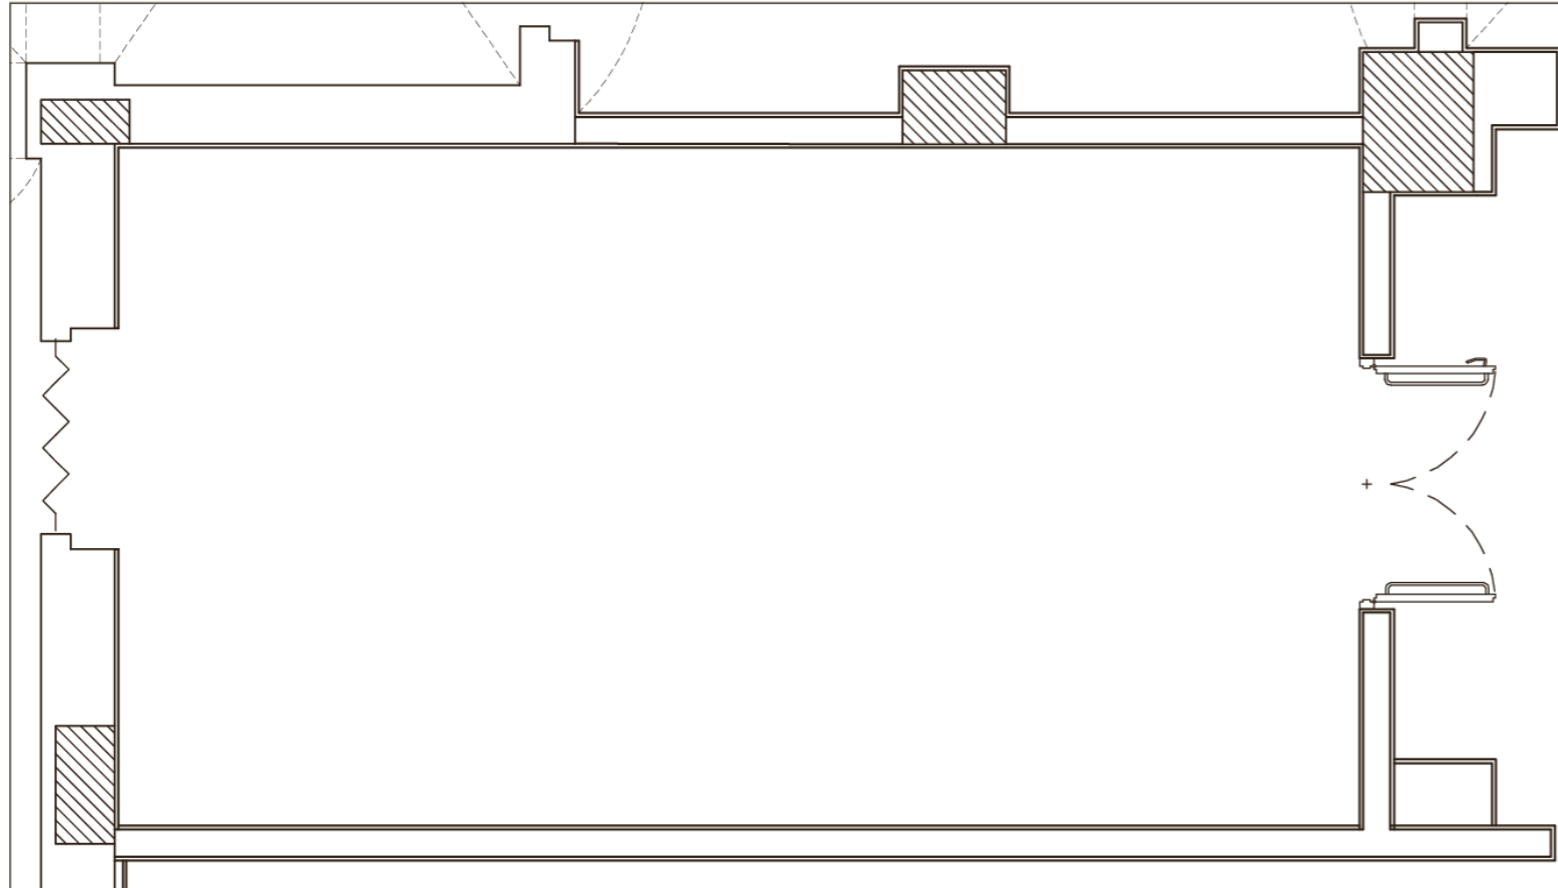

Area: 158 mq
Max capacity: 130

	AREA (in m ²)	WIDTH (mt)	LENGTH (mt)	HEIGHT (mt)	MAXIMUM CAPACITY	NATURAL LIGHT
EGNAZIA II	66	5,2	12,7	3,7	40	✓
EGNAZIA III	92	7,24	12,7	3,7	90	✓
	HORSESHOE	THEATRE STYLE	CLASSROOM	BOARD	CABARET	
EGNAZIA II	23	40	15	26	\	
EGNAZIA III	31	90	42	34	\	

Area: 48 mq
Max capacity: 30

	AREA (in m ²)	WIDTH (mt)	LENGTH (mt)	HEIGHT (mt)	MAXIMUM CAPACITY	NATURAL LIGHT
EDESSA	48	6,6	8,6	3,7	30	✓
	HORSESHOE	THEATRE STYLE	CLASSROOM	BOARD	CABARET	
EDESSA	\	30	12	20	\	