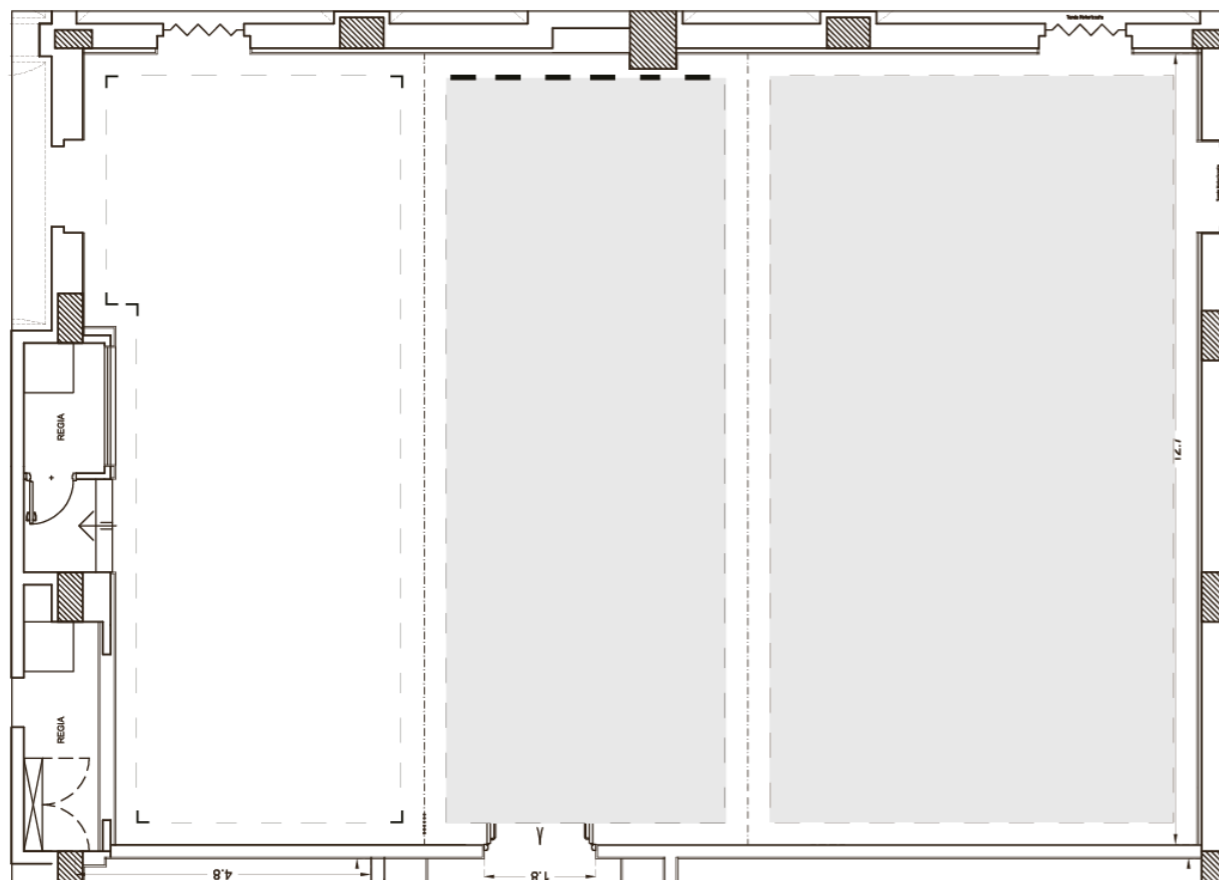

BORGO
EGNAZIA
PUGLIA, ITALY

Area: 64 mq
Max capacity: 50

	AREA (in m ²)	WIDTH (mt)	LENGTH (mt)	HEIGHT (mt)	MAXIMUM CAPACITY	NATURAL LIGHT
EGNAZIA I	64	5	12,7	3,7	50	✓
	HORSESHOE		THEATRE STYLE	CLASSROOM	BOARD	CABARET
EGNAZIA I	23		50	18	26	\

Area: 158 mq
Max capacity: 130

	AREA (in m ²)	WIDTH (mt)	LENGTH (mt)	HEIGHT (mt)	MAXIMUM CAPACITY	NATURAL LIGHT
EGNAZIA II	66	5,2	12,7	3,7	40	✓
EGNAZIA III	92	7,24	12,7	3,7	90	✓
	HORSESHOE	THEATRE STYLE	CLASSROOM	BOARD	CABARET	
EGNAZIA II	23	40	15	26	\	
EGNAZIA III	31	90	42	34	\	

Area: 48 mq
Max capacity: 30

	AREA (in m ²)	WIDTH (mt)	LENGTH (mt)	HEIGHT (mt)	MAXIMUM CAPACITY	NATURAL LIGHT
EDESSA	48	6,6	8,6	3,7	30	✓
	HORSESHOE	THEATRE STYLE	CLASSROOM	BOARD	CABARET	
EDESSA	\	30	12	20	\	