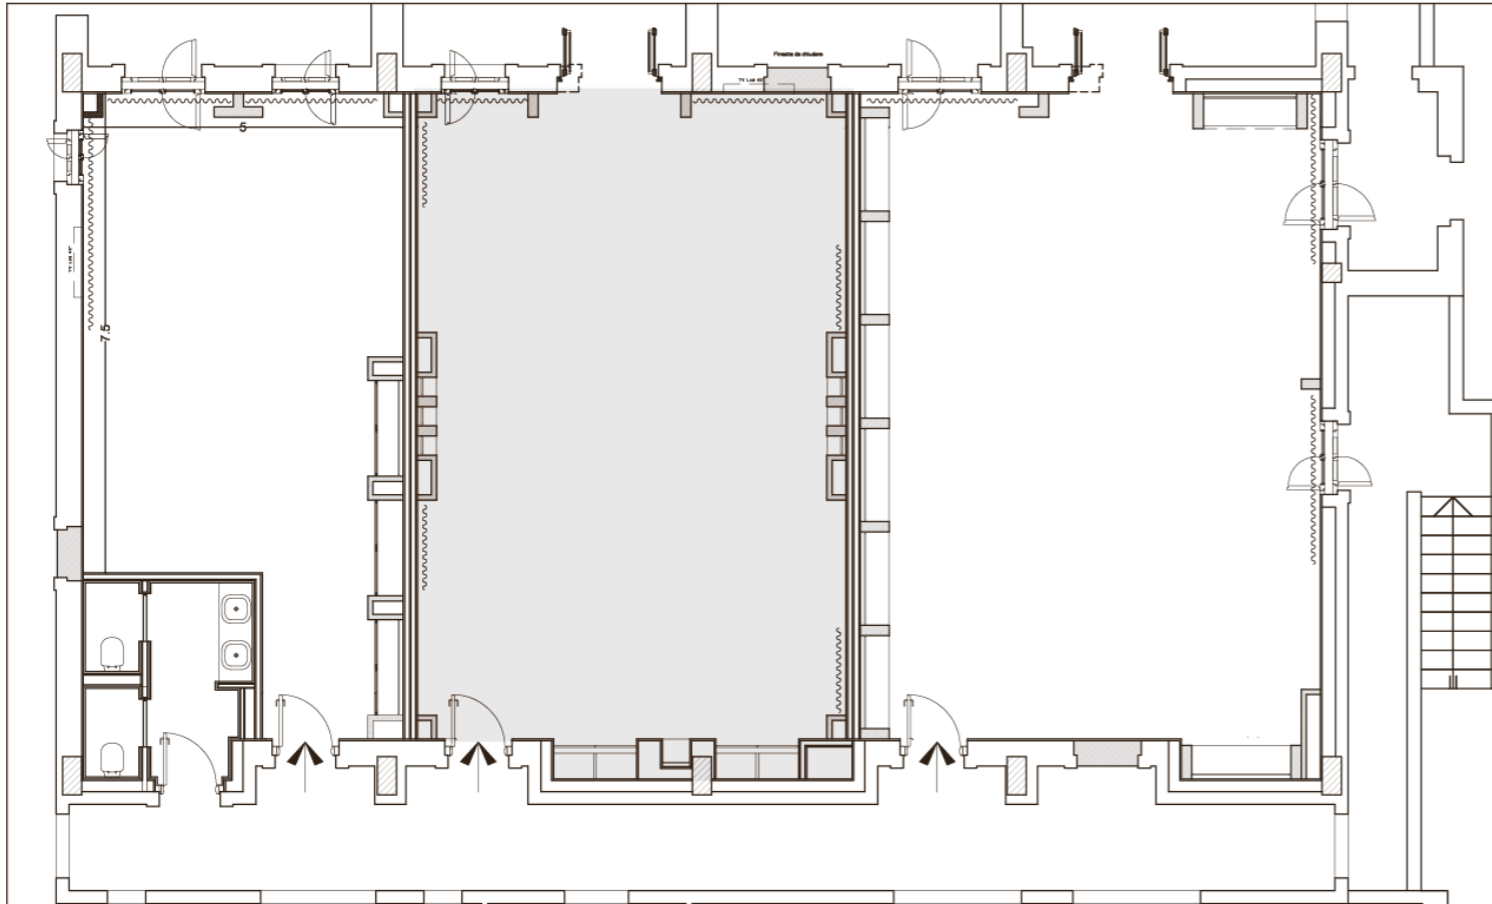

Area: 400 mq
Max capacity: 300

	AREA (in m ²)	WIDTH (mt)	LENGTH (mt)	HEIGHT (mt)	MAXIMUM CAPACITY	NATURAL LIGHT
GAZEBO CORTILE	400	20	20	3,35 - 4,70	300	✓
	HORSESHOE		THEATRE STYLE	CLASSROOM	BOARD	CABARET
GAZEBO CORTILE	\		300	200	\	200

BORGO
EGNAZIA
NOWHERE ELSE.

Area: 39 mq
Max capacity: 25

	AREA (in m ²)	WIDTH (mt)	LENGTH (mt)	HEIGHT (mt)	MAXIMUM CAPACITY	NATURAL LIGHT
CIGAR ROOM	39	7	5,5	2,65	25	✓
	HORSESHOE	THEATRE STYLE	CLASSROOM	BOARD	CABARET	
CIGAR ROOM	9	25	9	12	\	

EGNAR
NOWHERE ELSE.

Area: 67 mq
Max capacity: 56

	AREA (in m ²)	WIDTH (mt)	LENGTH (mt)	HEIGHT (mt)	MAXIMUM CAPACITY	NATURAL LIGHT
GAME ROOM	67	6,7	10	2,65	56	✓
	HORSESHOE	THEATRE STYLE	CLASSROOM	BOARD	CABARET	
GAME ROOM	17	56	28	26	42	

Area: 67 mq
Max capacity: 63

	AREA (in m ²)	WIDTH (mt)	LENGTH (mt)	HEIGHT (mt)	MAXIMUM CAPACITY	NATURAL LIGHT
LIBRARY ROOM	67	6,7	10	2,65	63	✓
	HORSESHOE	THEATRE STYLE	CLASSROOM	BOARD	CABARET	
LIBRARY ROOM	17	63	28	26	42	