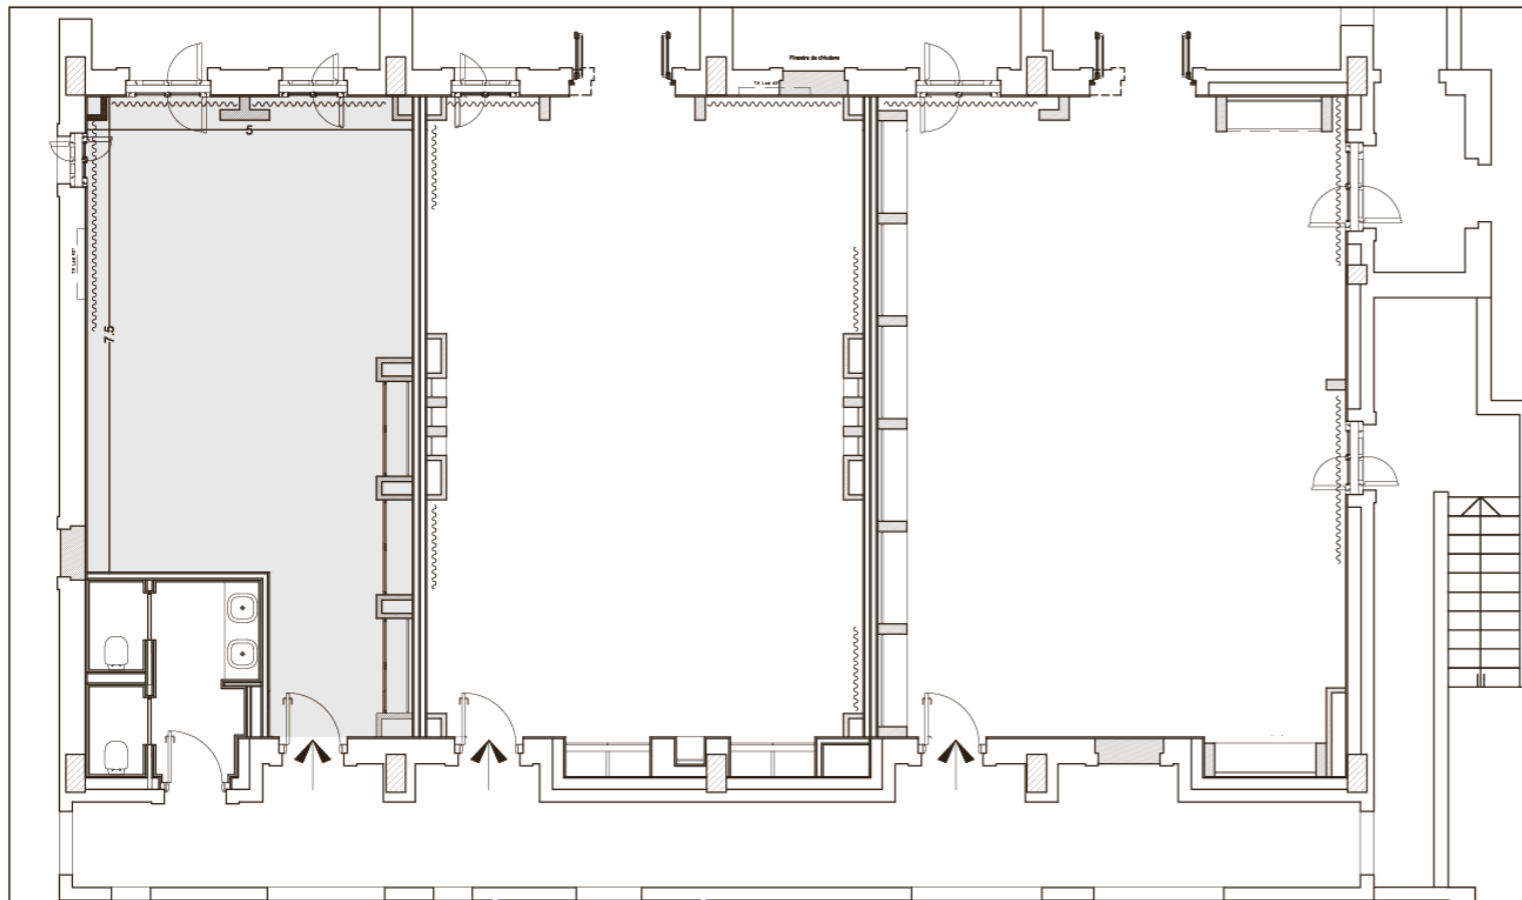

Area: 38 mq
Max capacity: 30

	AREA (in m ²)	WIDTH (mt)	LENGTH (mt)	HEIGHT (mt)	MAXIMUM CAPACITY	NATURAL LIGHT	
FLORINA	38	4,6	8,4	3,7	30	✓	
	HORSESHOE		THEATRE STYLE		CLASSROOM	BOARD	CABARET
FLORINA	\		30		12	20	\

Area: 400 mq
Max capacity: 300

	AREA (in m ²)	WIDTH (mt)	LENGTH (mt)	HEIGHT (mt)	MAXIMUM CAPACITY	NATURAL LIGHT
GAZEBO CORTILE	400	20	20	3,35 - 4,70	300	✓
	HORSESHOE		THEATRE STYLE	CLASSROOM	BOARD	CABARET
GAZEBO CORTILE	\		300	200	\	200

BORGO
EGNAZIA
NOWHERE ELSE.

Area: 39 mq
Max capacity: 25

	AREA (in m ²)	WIDTH (mt)	LENGTH (mt)	HEIGHT (mt)	MAXIMUM CAPACITY	NATURAL LIGHT
CIGAR ROOM	39	7	5,5	2,65	25	✓
	HORSESHOE	THEATRE STYLE	CLASSROOM	BOARD	CABARET	
CIGAR ROOM	9	25	9	12	\	

EGNAR
NOWHERE ELSE.

Area: 67 mq
Max capacity: 56

	AREA (in m ²)	WIDTH (mt)	LENGTH (mt)	HEIGHT (mt)	MAXIMUM CAPACITY	NATURAL LIGHT
GAME ROOM	67	6,7	10	2,65	56	✓
	HORSESHOE	THEATRE STYLE	CLASSROOM	BOARD	CABARET	
GAME ROOM	17	56	28	26	42	